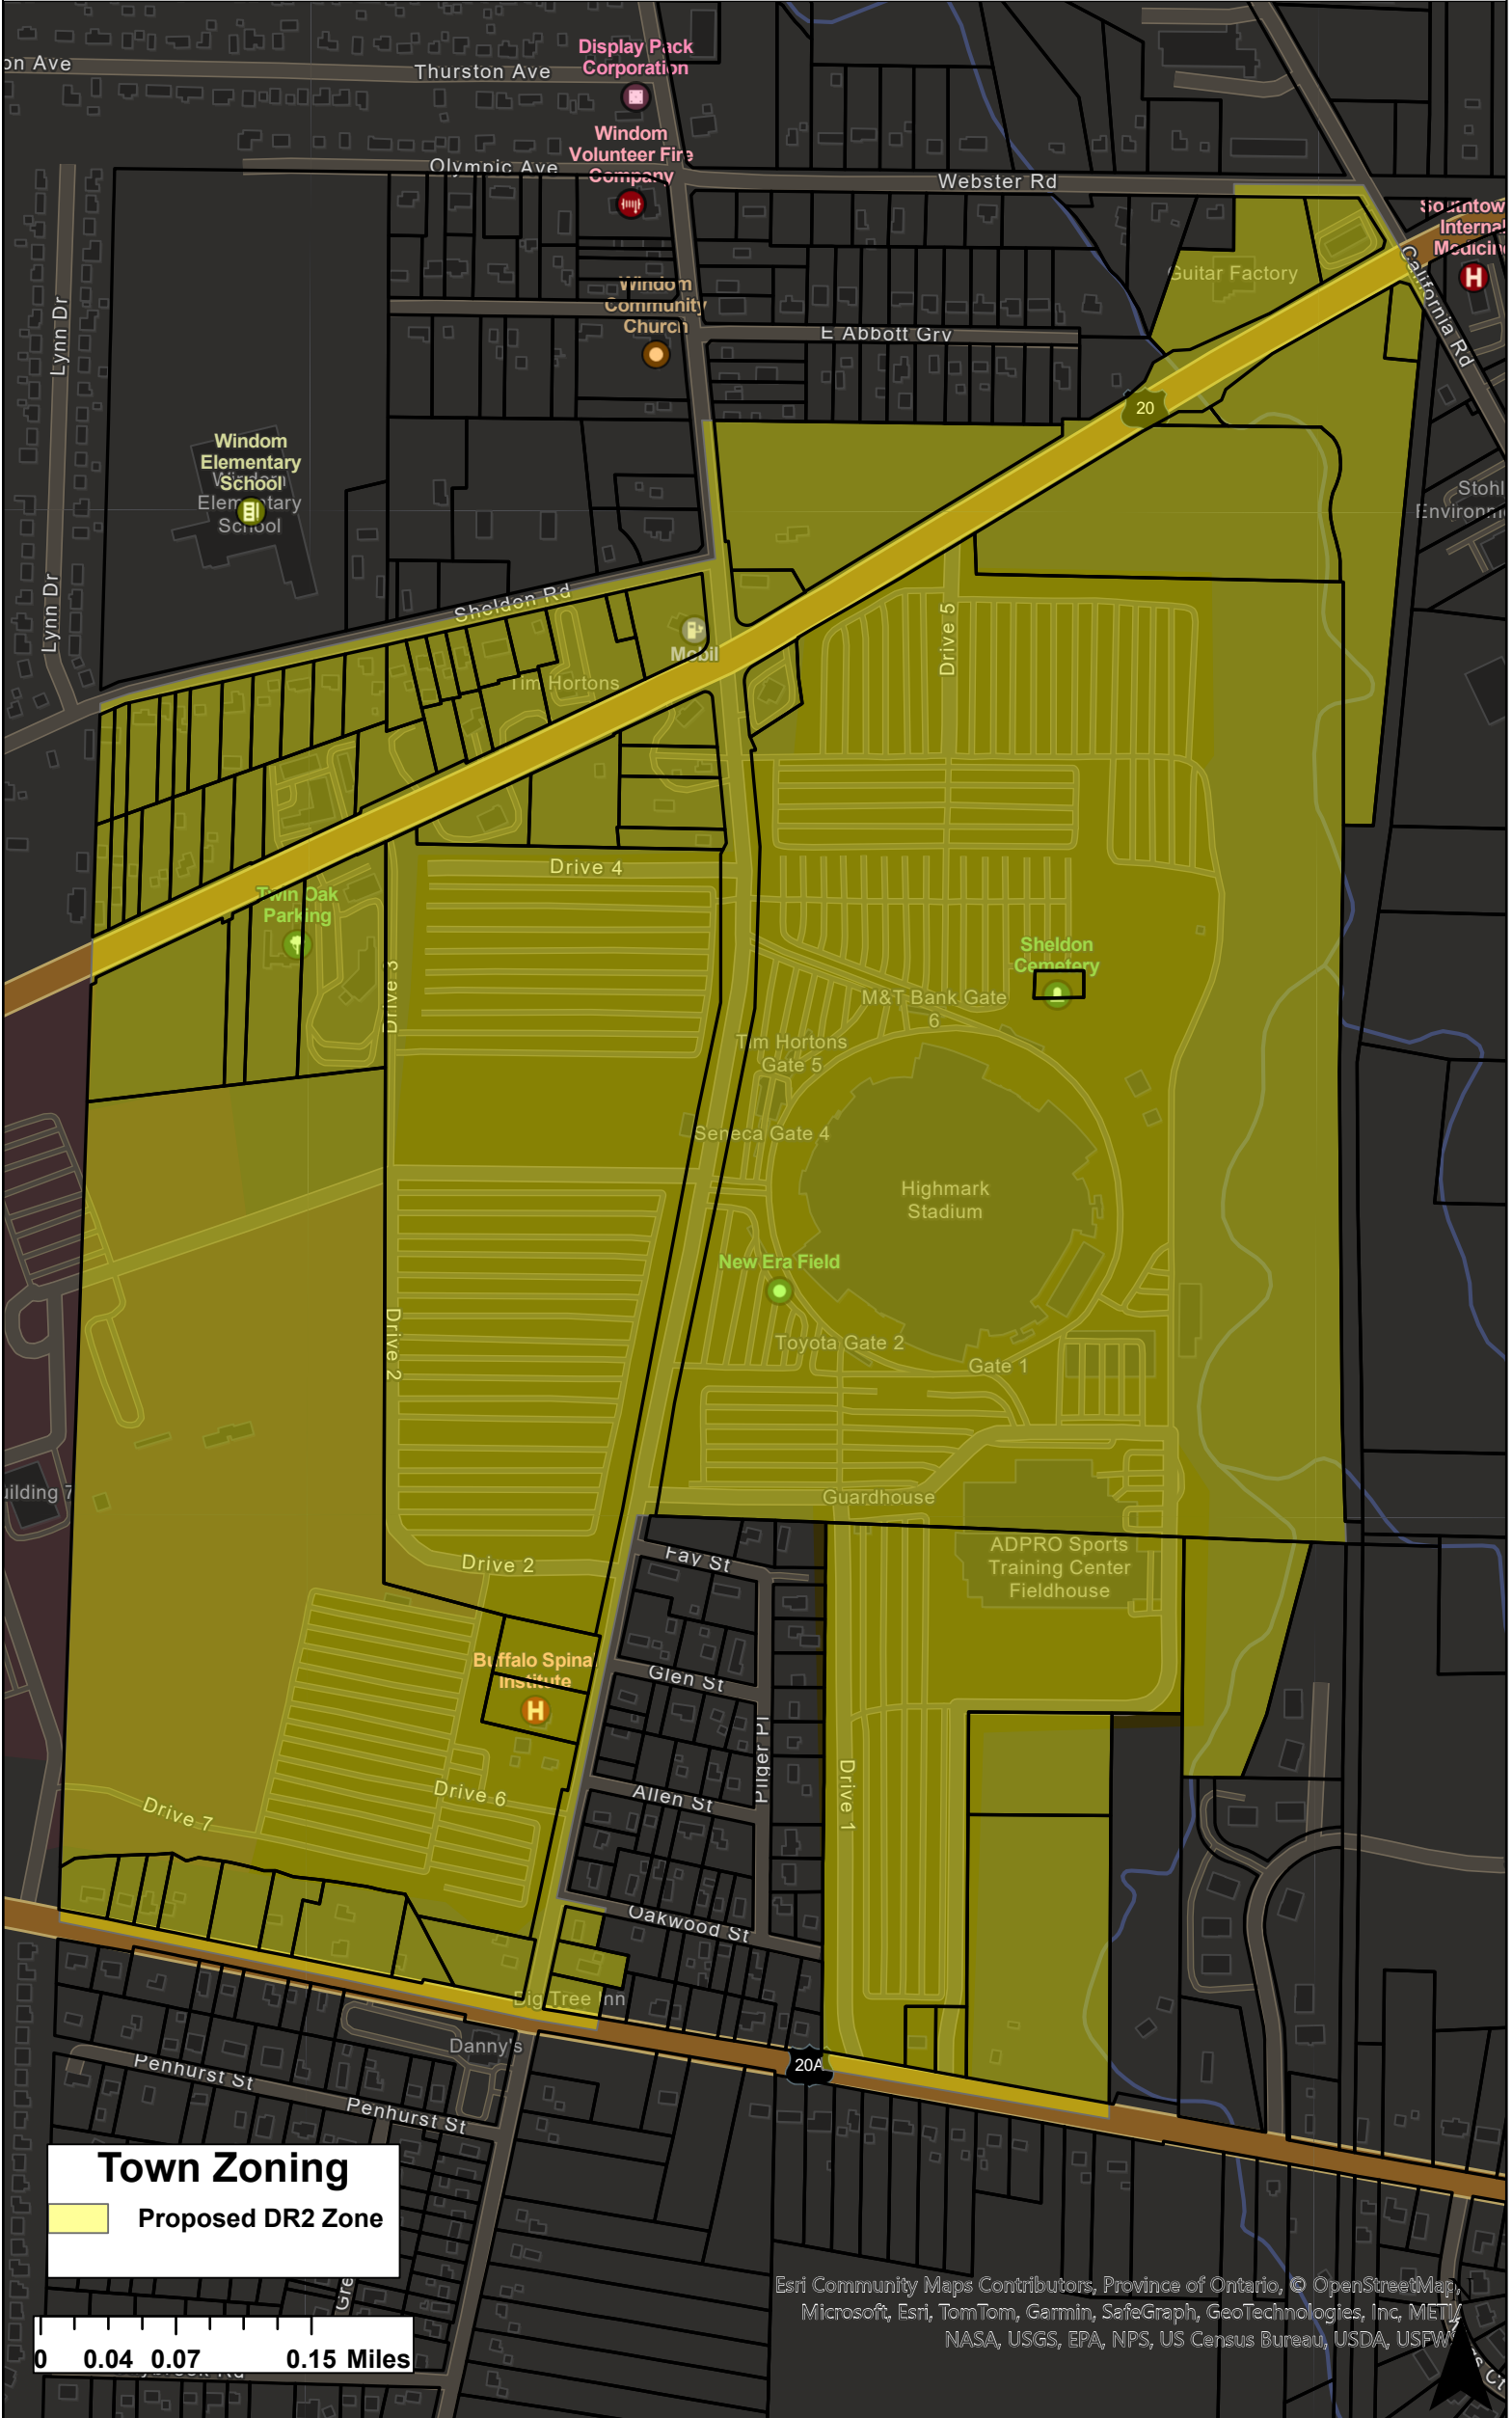

Proposed DR-2 Rezoning, Stadium Area

Town Zoning
Proposed DR2 Zone

0 0.04 0.07 0.15 Miles

Esri Community Maps Contributors, Province of Ontario, © OpenStreetMap, Microsoft, Esri, TomTom, Garmin, SafeGraph, GeoTechnologies, Inc, METI, NASA, USGS, EPA, NPS, US Census Bureau, USDA, USFW