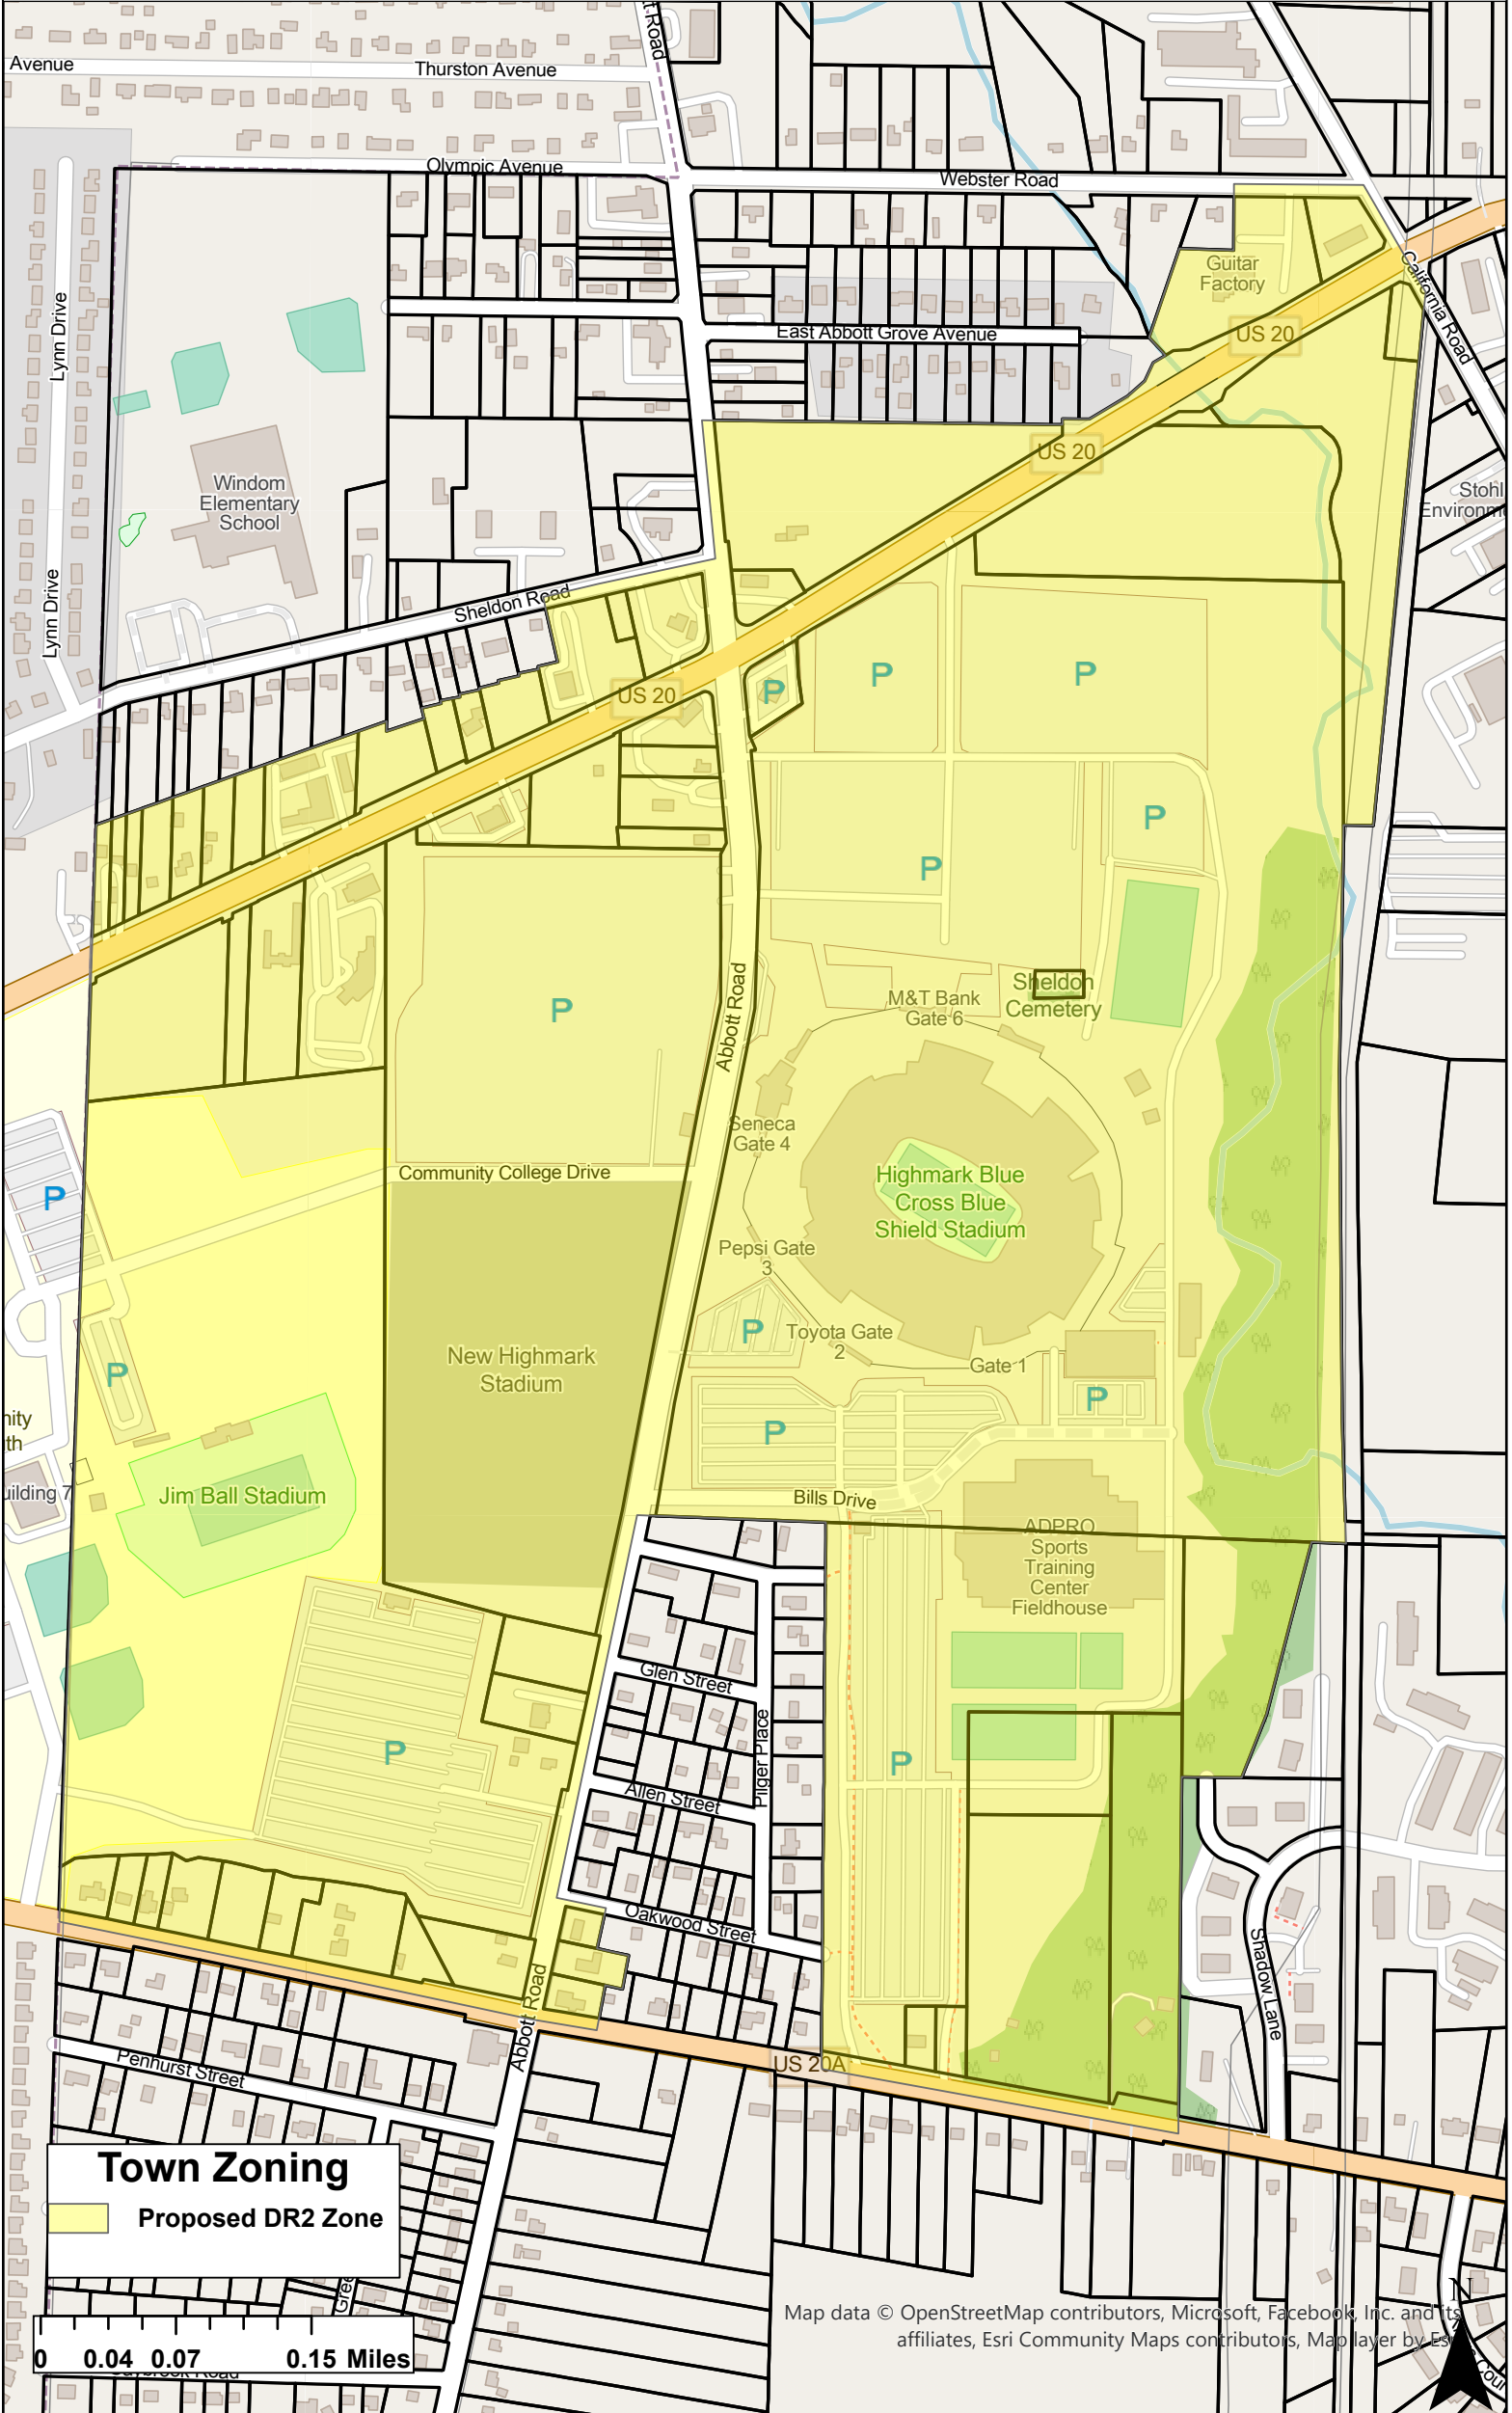

Proposed DR-2 Rezoning, Stadium Area

Town Zoning
 Proposed DR2 Zone

0 0.04 0.07 0.15 Miles

Map data © OpenStreetMap contributors, Microsoft, Facebook, Inc. and its affiliates, Esri Community Maps contributors, Map layer by Esri