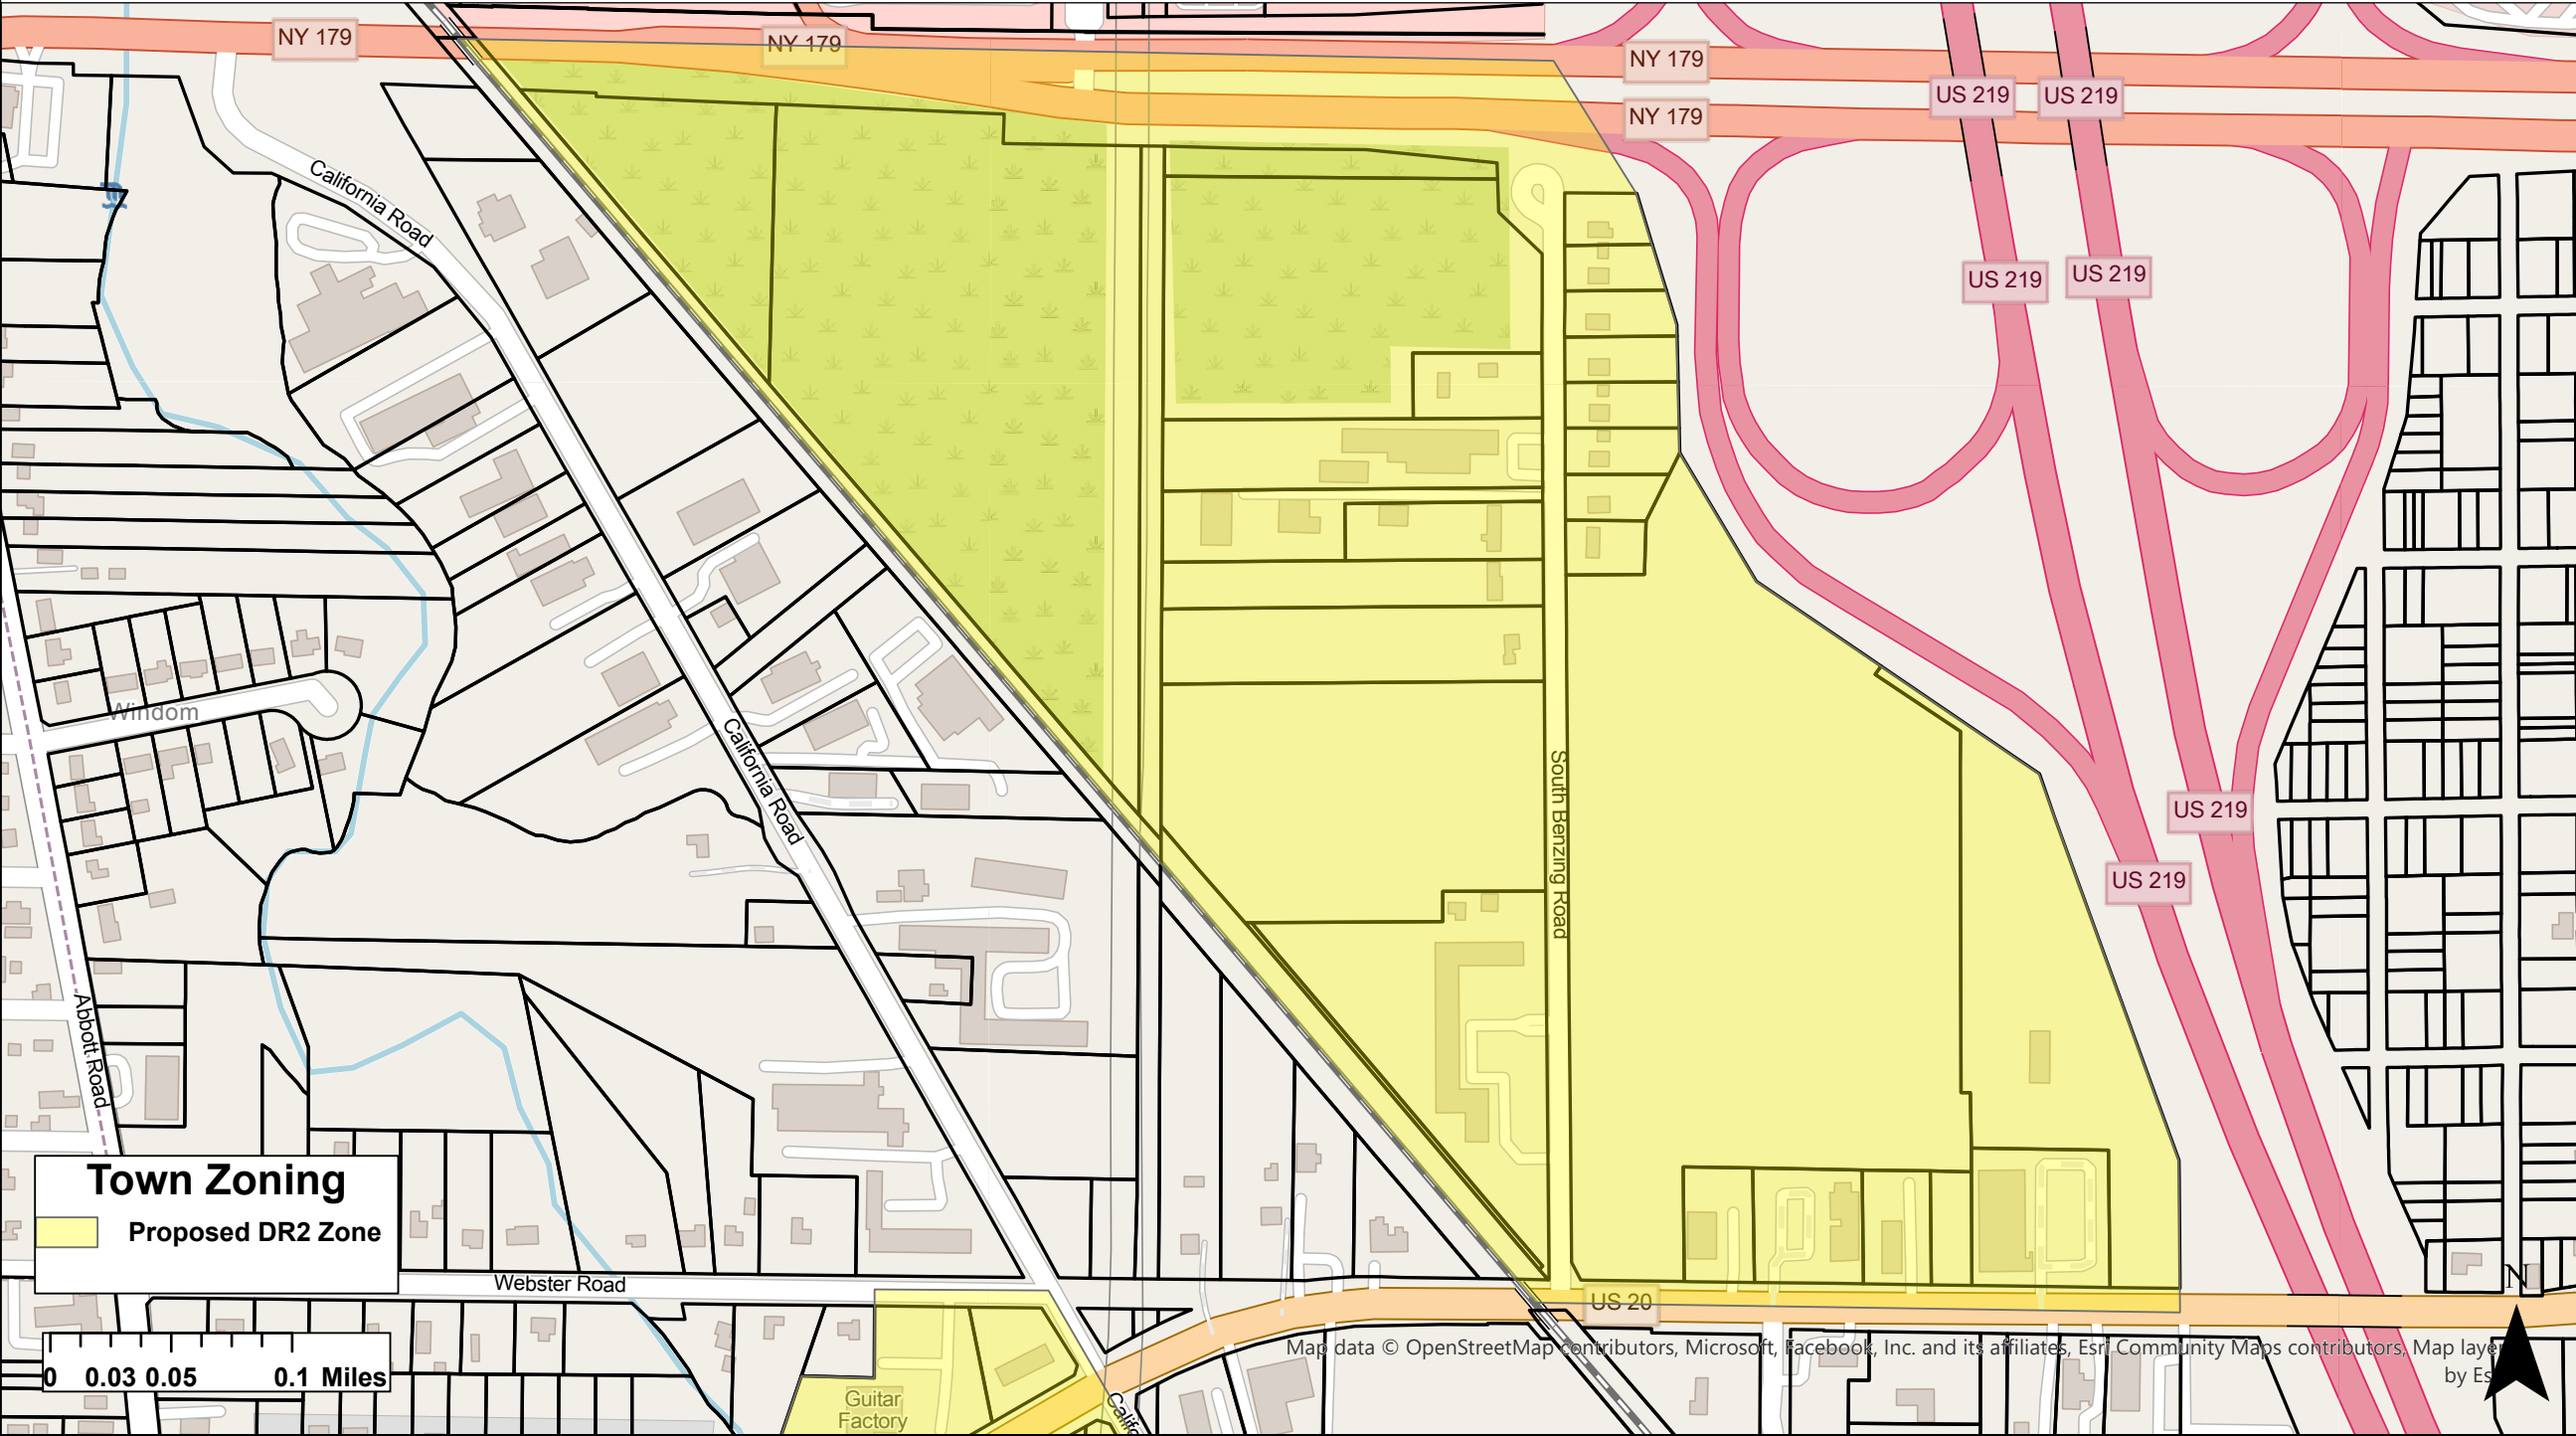

# Proposed DR-2 Rezoning, Amelia Drive

**Town Zoning**  
Proposed DR2 Zone

0 0.03 0.05 0.1 Miles

Map data © OpenStreetMap contributors, Microsoft, Facebook, Inc. and its affiliates, Esri, Community Maps contributors, Map layer by Esri