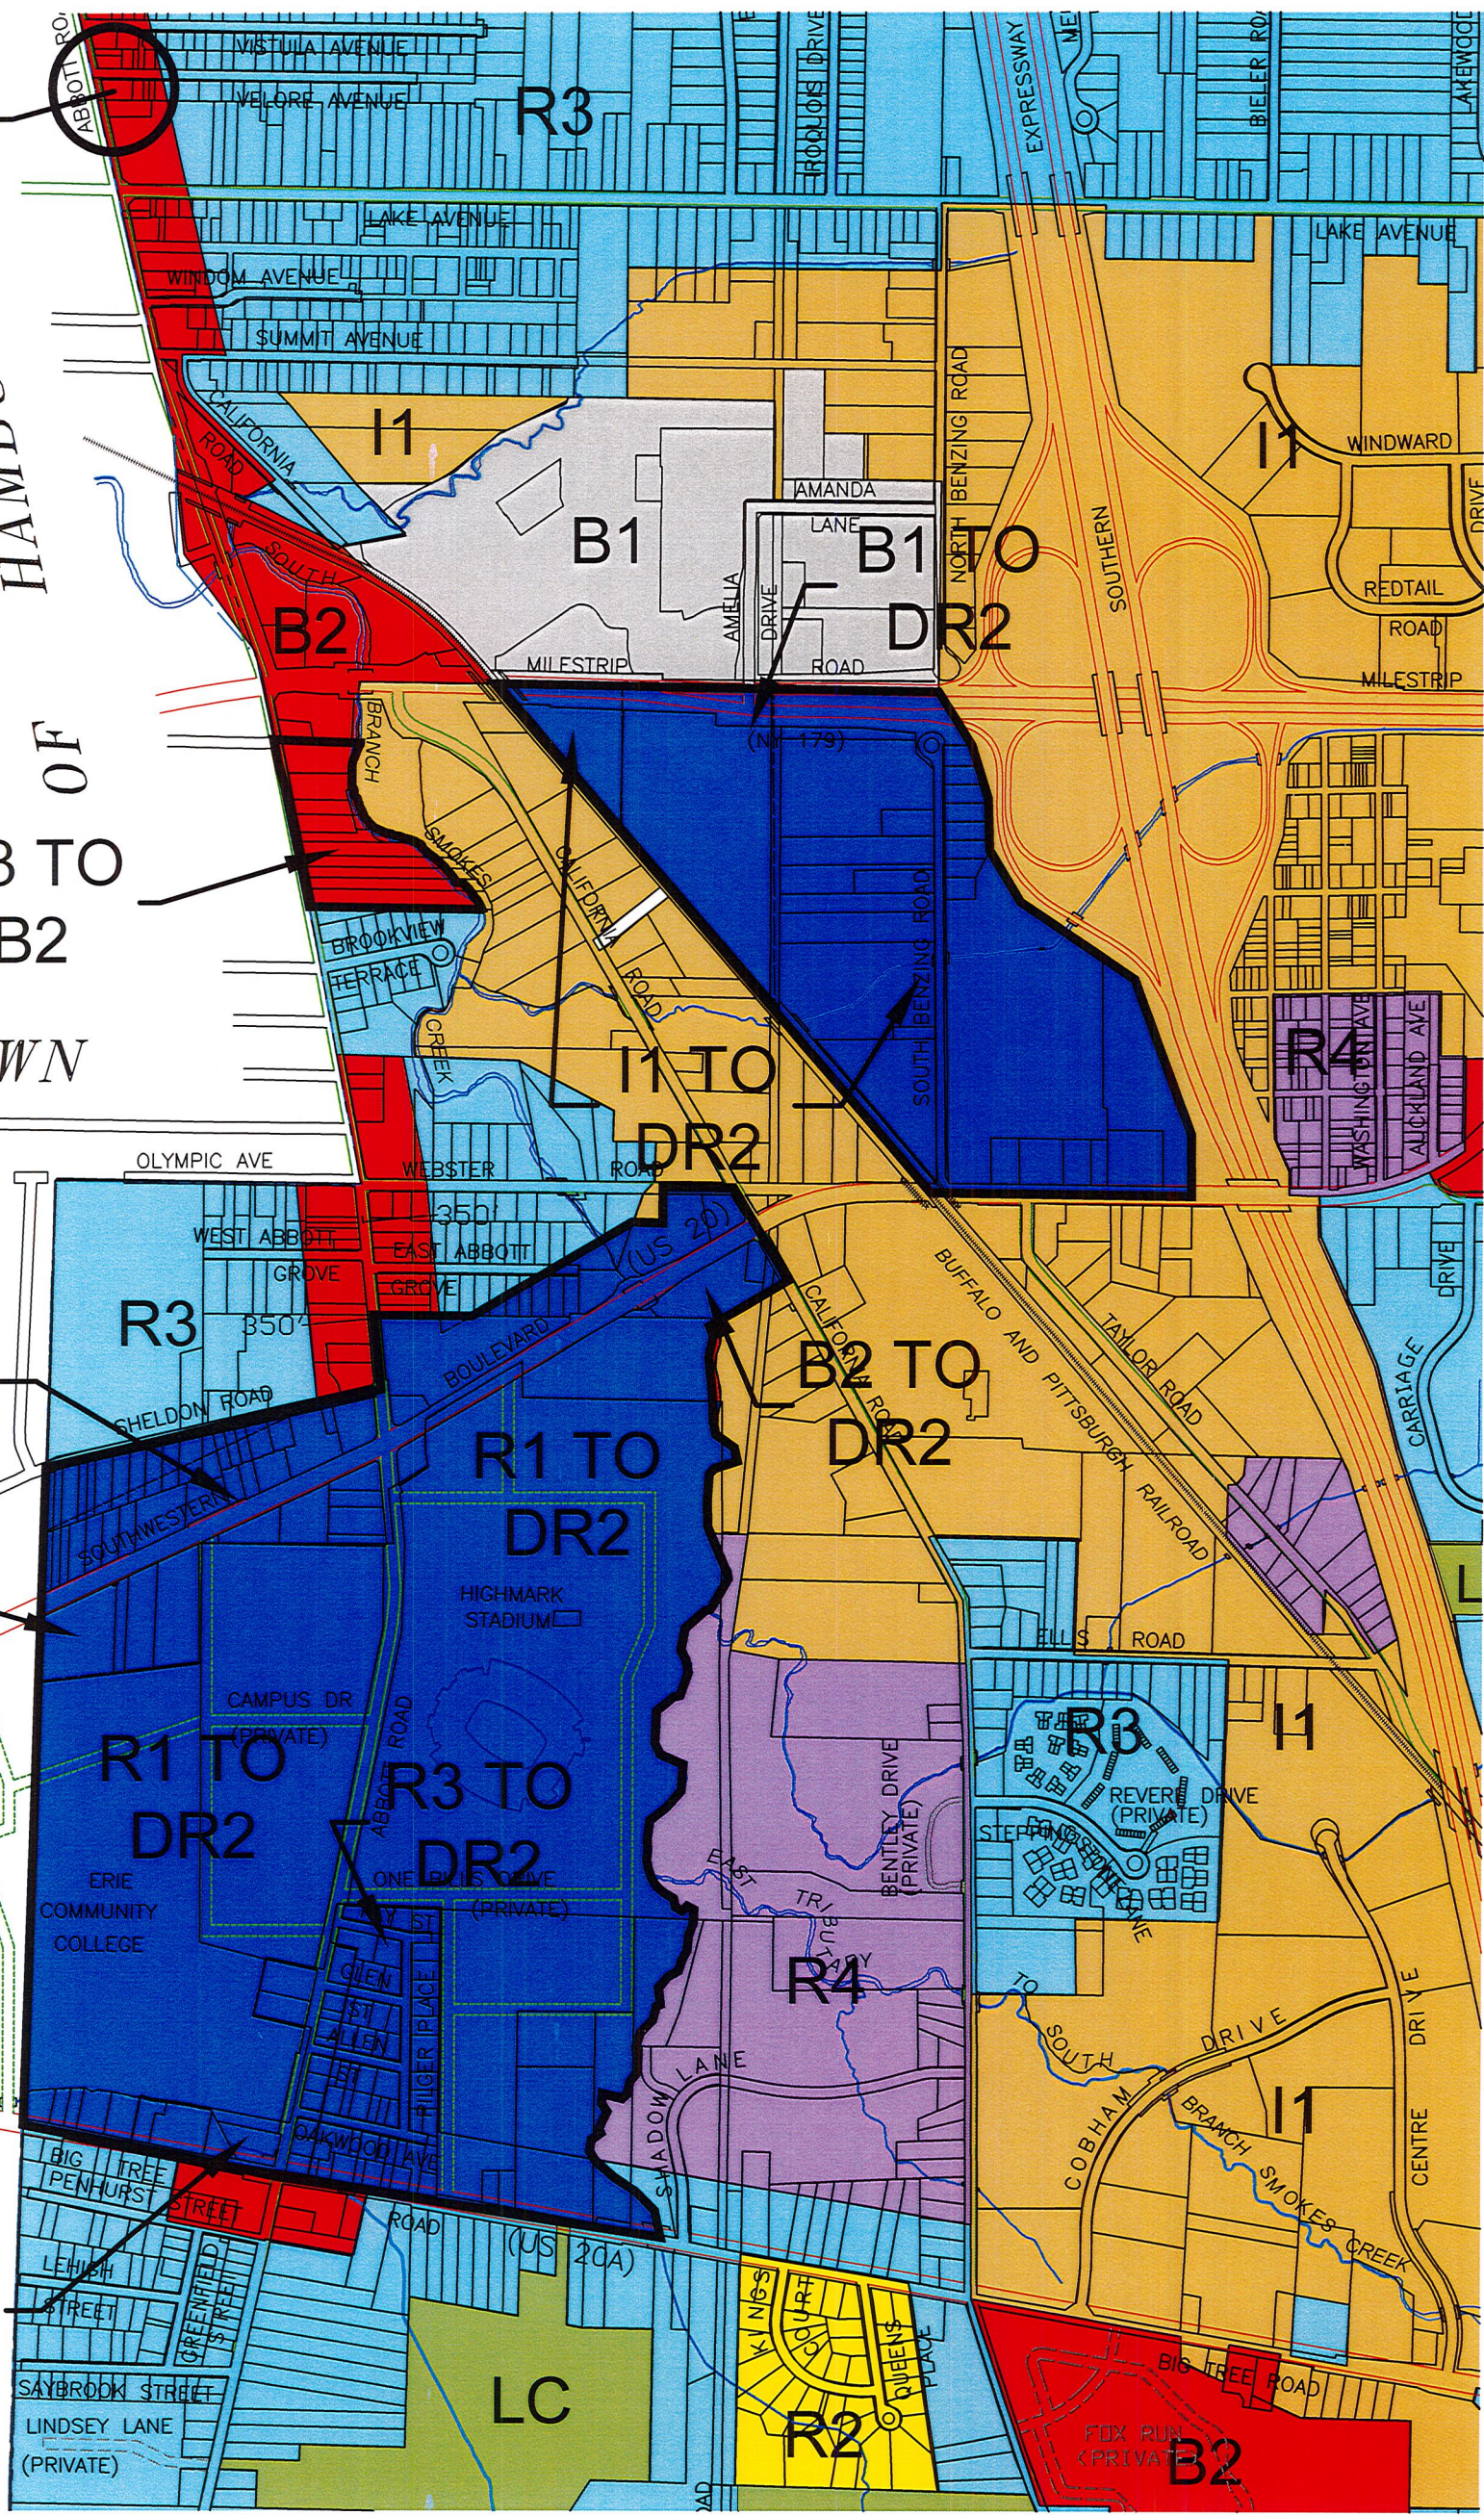

R3 TO B2

HAMBURG  
OF  
R3 TO B2  
TOWN

B2 TO DR2  
R4 TO DR2

B2 TO DR2

ZONING LEGEND	
RESIDENTIAL 1	INDUSTRIAL 1
RESIDENTIAL 2	AGRICULTURAL 1
RESIDENTIAL 3	DEVELOPMENT / RESEARCH
RESIDENTIAL 4	DEVELOPMENT / RESEARCH 2
BUSINESS 1	LAND CONSERVATION
BUSINESS 2	CMO (CONSERVATION MANAGEMENT OVERLAY DISTRICT)
BUSINESS 3	SENIOR RESIDENTIAL
BUSINESS 4	VILLAGE OF ORCHARD PARK
	ARCHITECTURAL OVERLAY DISTRICT
	TOWN PROPERTY
	RECOMMENDED CHANGE